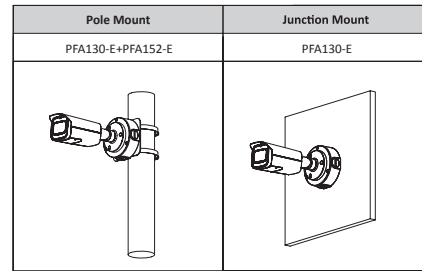

Structure

Casing	Metal
Dimensions	244.1 mm × Φ90.4 mm (9.61" × Φ3.26")
Net Weight	0.9 kg (1.98 lb)
Gross Weight	1.15 kg (2.54 lb)

Ordering Information

Type	Part Number	Description
2MP Camera	DH-IPC-HFW2231TP-SN	2MP Lite IR Vari-focal Bullet Network Camera,PAL
	DH-IPC-HFW2231TP-SN	2MP Lite IR Vari-focal Bullet Network Camera,NTSC
Accessories (optional)	PFA130-E	Junction Box
	PFA152-E	Pole Mount
	PFM321D	DC12V1A Power Adapter
	LR1002-1ET/1EC	Single-port Long Reach Ethernet over Coax Extender
	PFM900-E	Integrated Mount Tester
	PFM114	TLC SD Card

Dimensions (mm[inch])