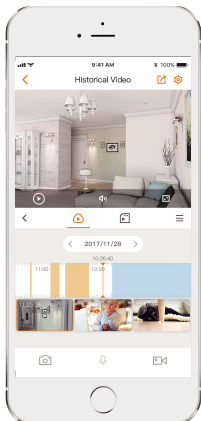

Bullet Lite

1080P H.265 Bullet Wi-Fi Camera

Bullet Lite delivers 2MP live monitoring with a choice of 2.8mm or 3.6mm lens option, it supports the latest H.265 compression which can save up to 50% bandwidth and storage. With IP67 certified, the camera can be used outdoors under different weather conditions.

1080P Full HD Video

See more than 720P

24/7 Protection

Infrared night vision for clear-as-day clarity even in pitch dark

Built-in Microphone

High quality microphone picks up sounds clearly while monitoring

H.265 Codec

Save more high-quality video in less space

IP67

Weatherproof from dust and water

Alarm Notification

Sends instant motion-activated alerts to your mobile phone

Cloud Service

Live video, storage, and more

Micro SD Card Slot

Supports up to 128GB local storage

Wi-Fi Connection

IEEE802.11b/g/n(2.4GHz)

Stay close with what you care

With Cloud service, you will have access to what you care as long as Internet is available. You can record daily or motion videos on Cloud and play back anytime anywhere.